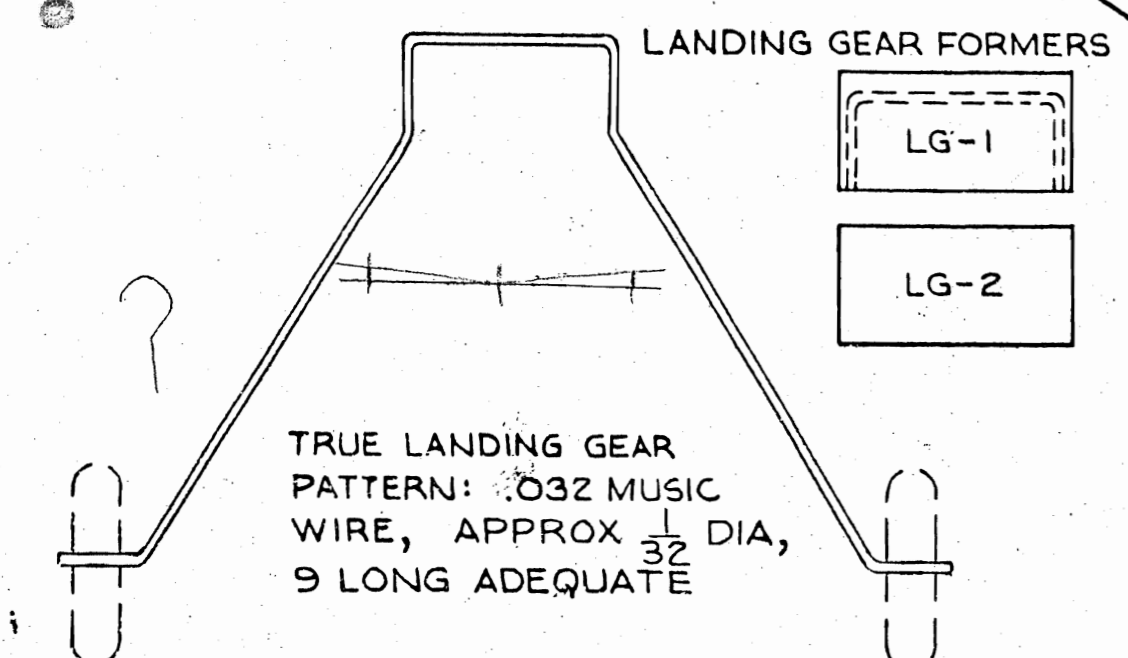

CUT "A" OVERSIZE (DASHED LINE), TRIM TO NEAT FIT ON NOSE OF FUSELAGE.

DIMENSIONS GIVEN IN FULL AND/OR FRACTIONAL INCHES

WIENKER
Island Flyer 34 grams

FREE FLIGHT RUBBER POWER SPORT MODEL
WINGSPAN (PLANFORM) : 22 INCHES

DESIGNED BY CLIVE M. WIENKER 2-20-87
DRAWN BY JANINE M. PETERSEN