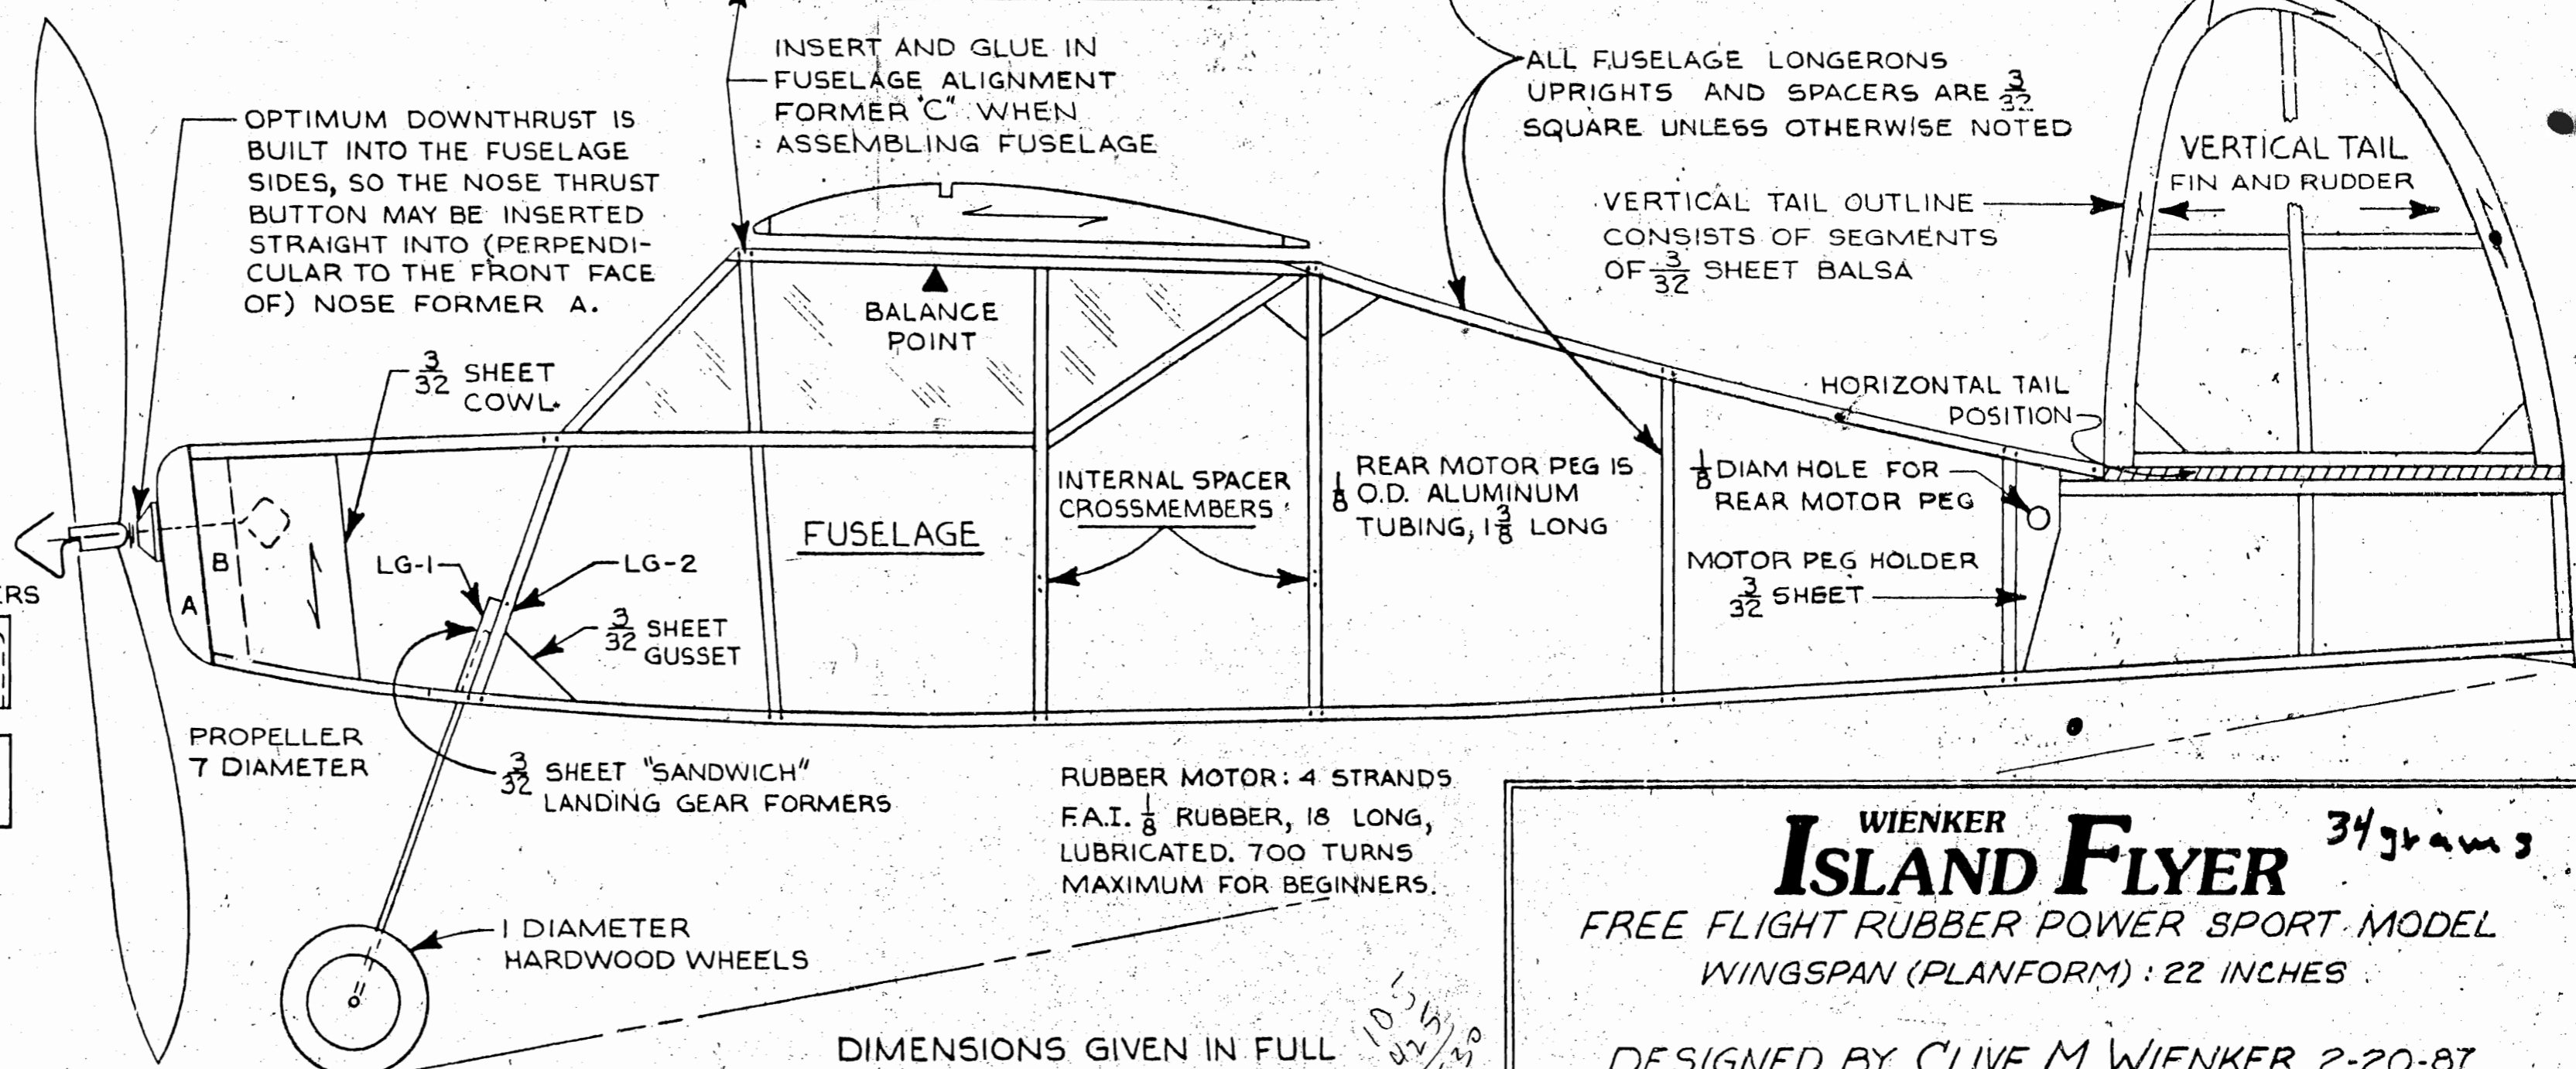

CUT "A" OVERSIZE (DASHED LINE), TRIM TO NEAT FIT ON NOSE OF FUSELAGE.

DIMENSIONS GIVEN IN FULL AND/OR FRACTIONAL INCHES

WIENKER
Island Flyer 34 grams

FREE FLIGHT RUBBER POWER SPORT MODEL
WINGSPAN (PLANFORM) : 22 INCHES

DESIGNED BY CLIVE M. WIENKER 2-20-87
DRAWN BY JANINE M. PETERSEN