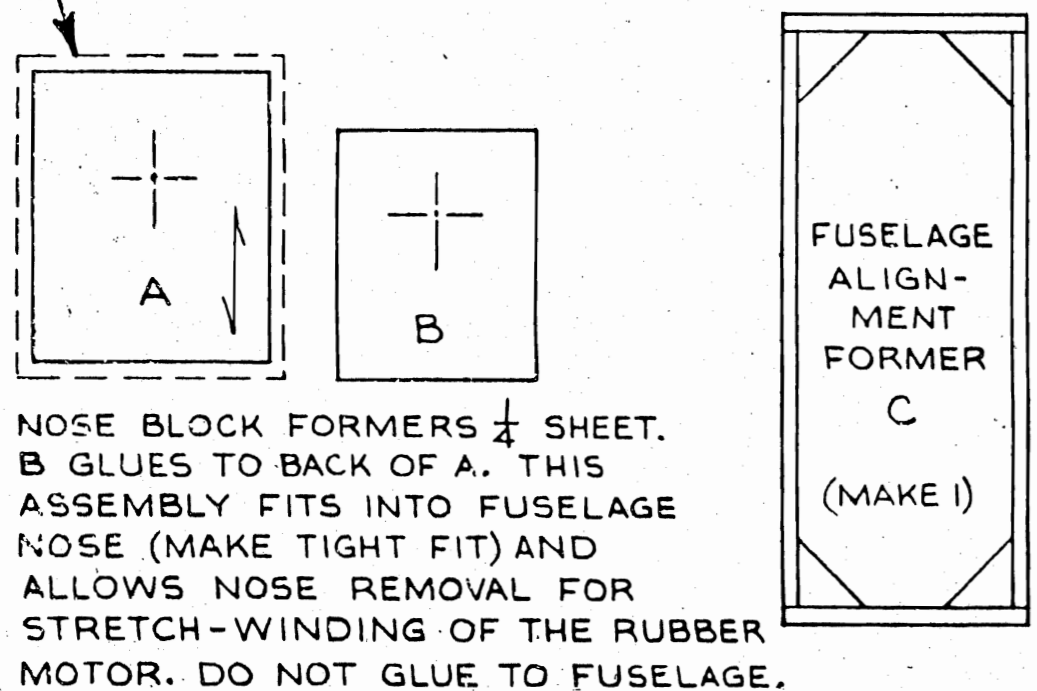

CUT "A" OVERSIZE (DASHED LINE), TRIM TO NEAT FIT ON NOSE OF FUSELAGE.

DIMENSIONS GIVEN IN FULL AND/OR FRACTIONAL INCHES

WIENKER
Island Flyer 34 grams

FREE FLIGHT RUBBER POWER SPORT MODEL
WINGSPAN (PLANFORM) : 22 INCHES