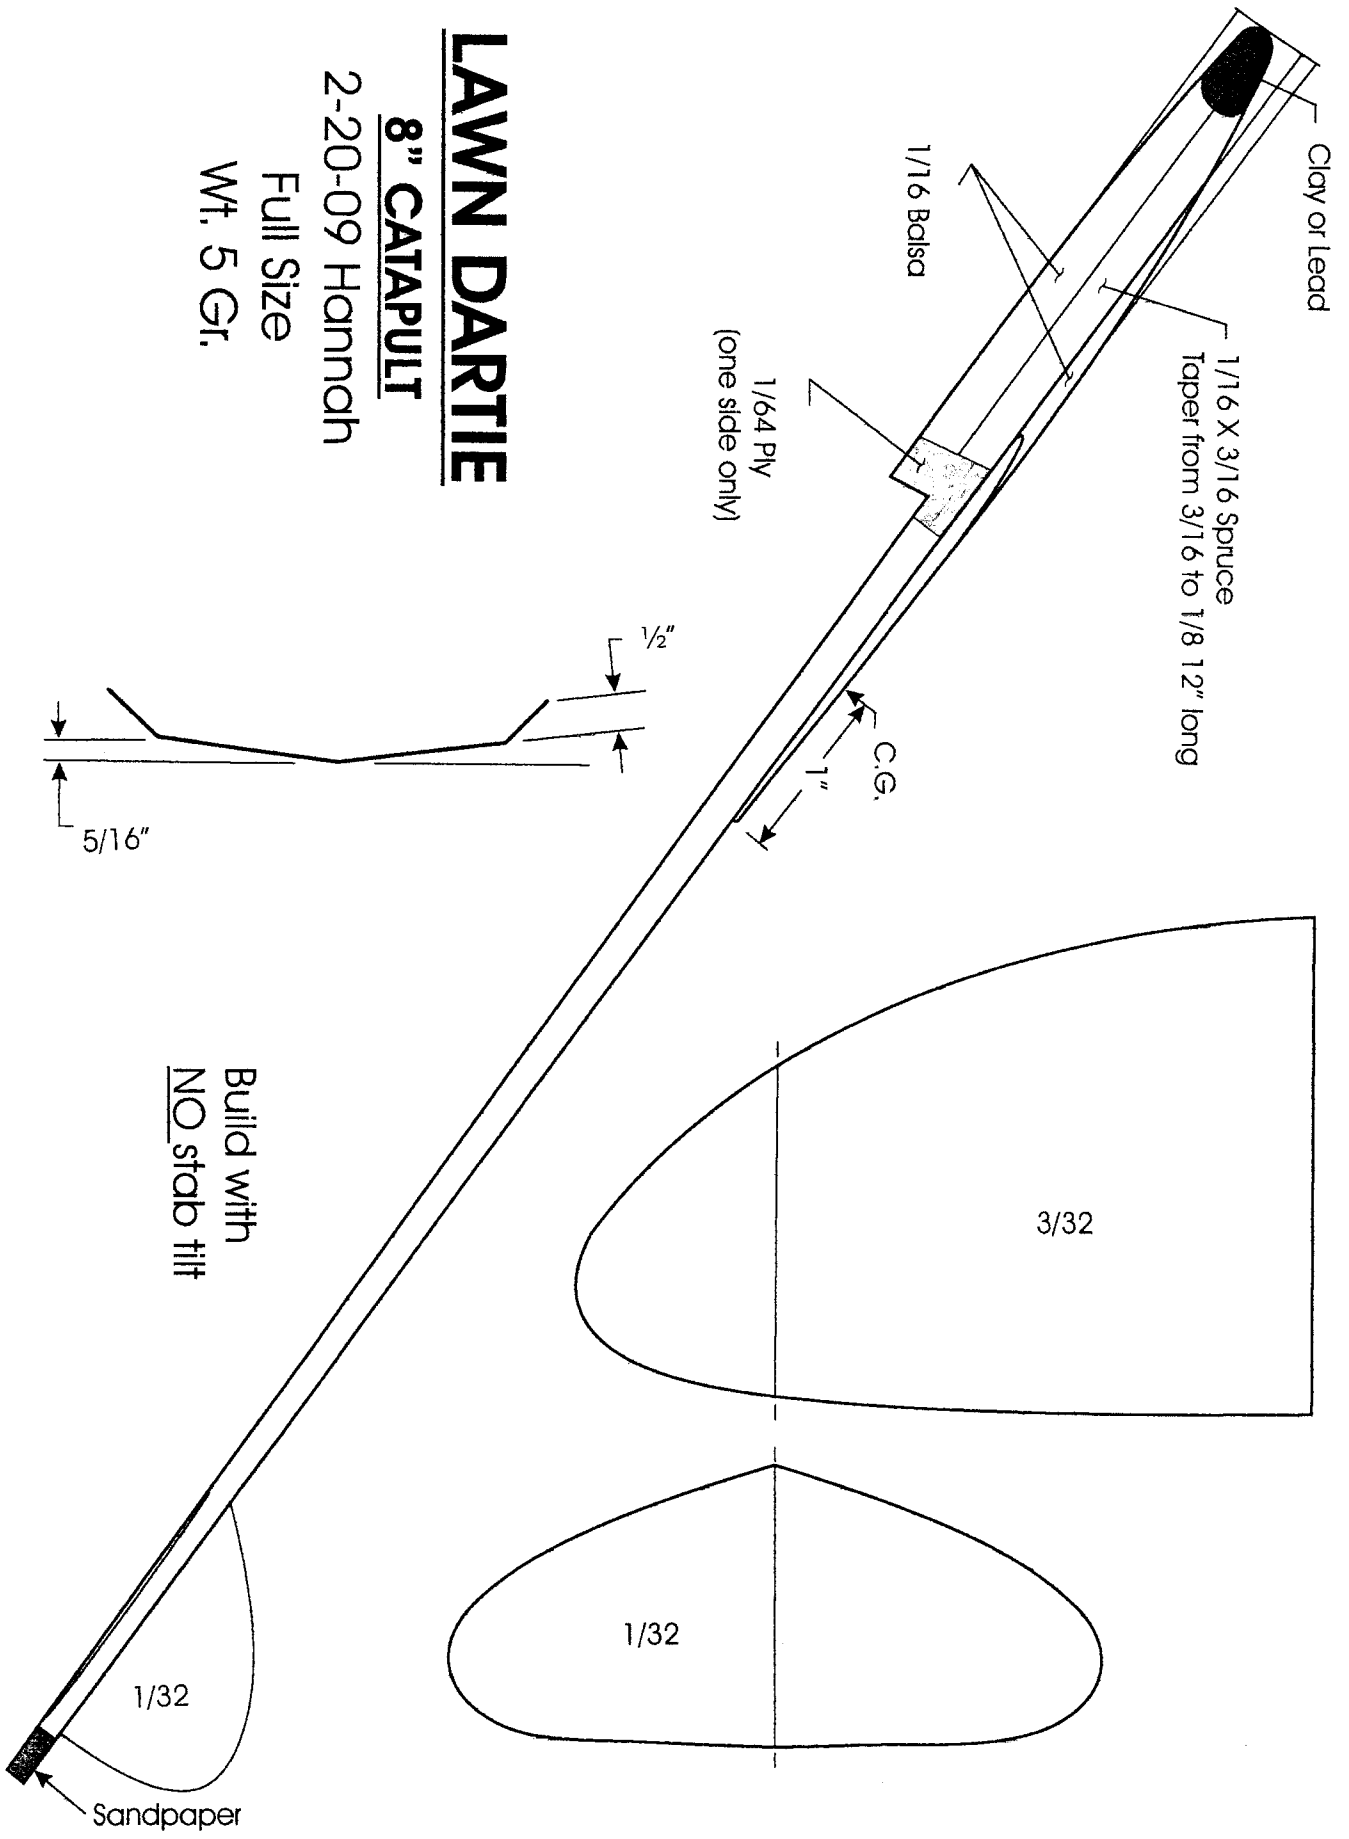

## 8" CATAPULT

2-20-09 Hannah

Full Size

Wt. 5 Gr.

Build with  
NO stab tilt

3/32

1/32

Sandpaper